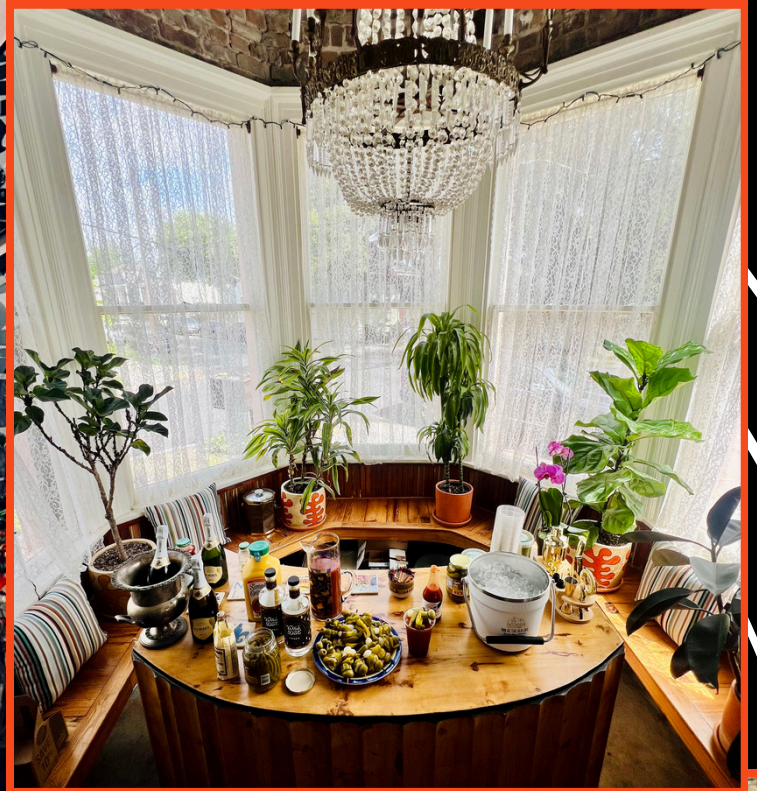

INN AT THE OLD JAIL

INTERIORS